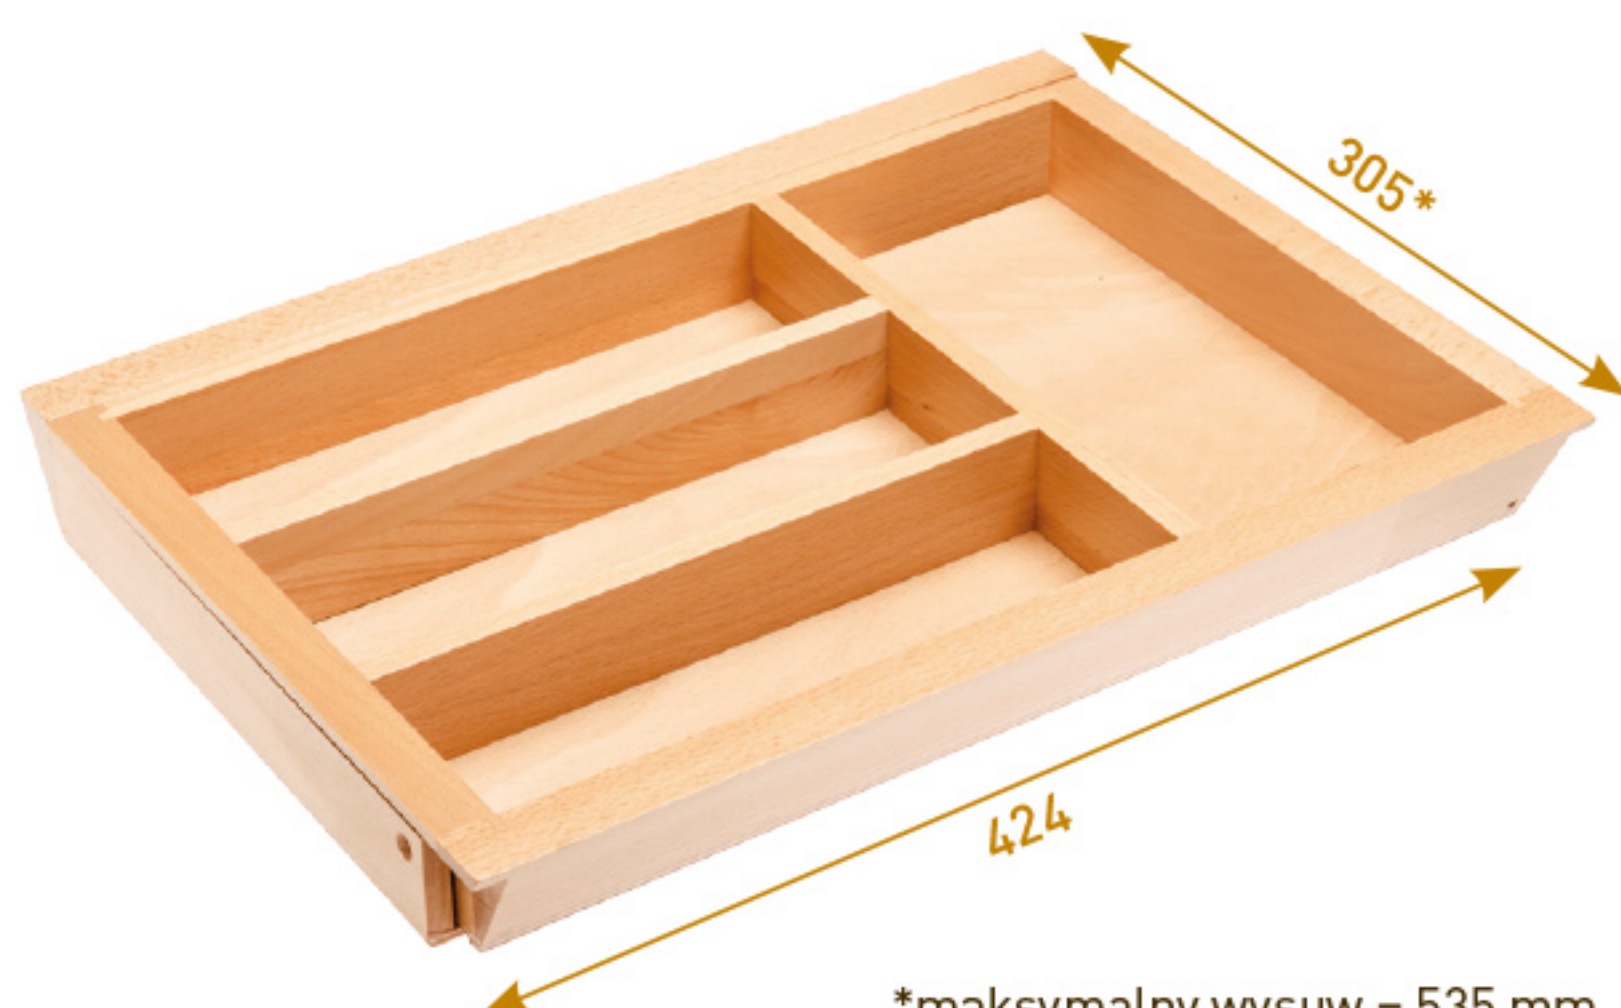

## WOOD'IN'SET – Arrange it, enjoy it!

**WOOD'IN'SET** drawer organizers, are high quality beechwood inserts dedicated for **MODERN BOX** and **AXIS** drawers. Perfectly fitted with these modern drawer systems, the **WOOD'IN'SET** gives them additional functionality. **WOOD'IN'SET** gives the maximum comfort, to configure your own personal drawer arrangement, by keeping in order: cutlery, kitchen knives and other kitchen tools. The inserts are covered with a clear matt lacquer, which gives them a very warm, yet impressive appearance. The range of drawer organizers includes: adjustable cutlery inserts, knife blocks, spices blocks and foil roll dispensers.

### CUSTOMI A

\*maksymalny wysuw = 535 mm  
maximum extension = 535 mm

W-CUSTOMI-60L450

Wkład regulowany do szuflad Modern Box/Axis  
Adjustable cutlery organizer for Modern Box/Axis

### CUSTOMI BIS A

\*maksymalny wysuw = 535 mm  
maximum extension = 535 mm

W-CUSTOMI-60L500

Wkład regulowany do szuflad Modern Box/Axis  
Adjustable cutlery organizer for Modern Box/Axis